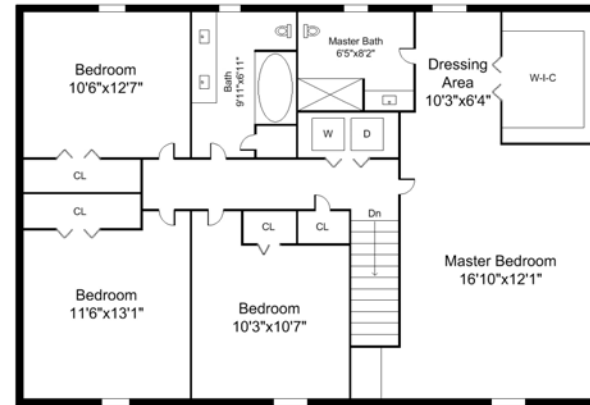

40 Wilson Road
Bedford, MA 01730

First Floor Plan
Ceiling Height = 7'-8"

Completed: June, 2010
Note: Dimensions are not
guaranteed and are provided
for informational purposes only.

Second Floor Plan Above Garage
Vaulted Ceiling Height = 15'-0"

Second Floor Plan
Ceiling Height = 7'-5"

40 Wilson Road
Bedford, MA 01730

Completed: June, 2010
Note: Dimensions are not
guaranteed and are provided
for informational purposes only.