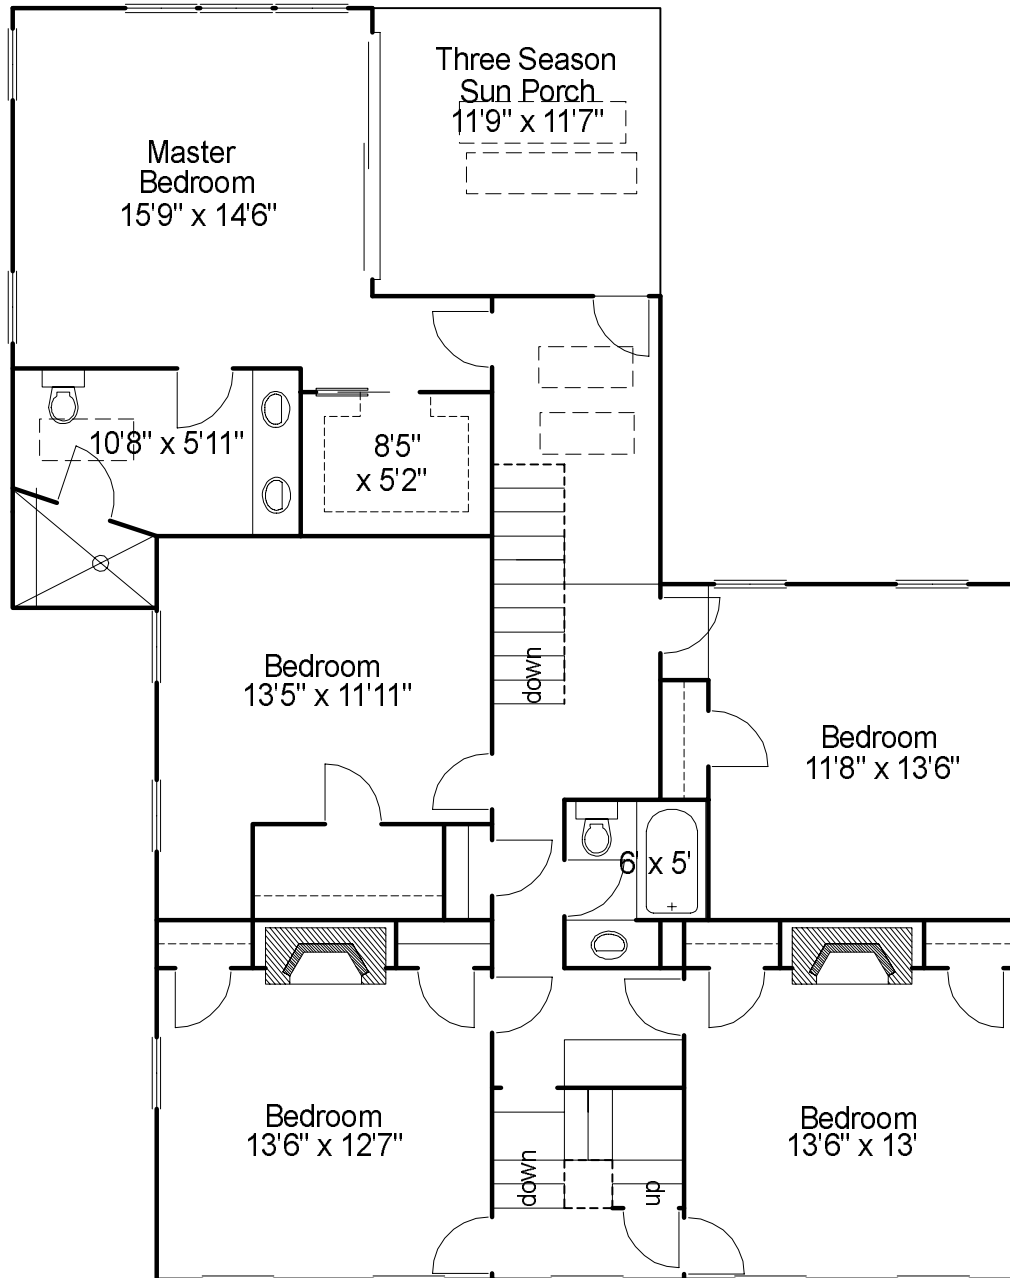

31 Great Road, Bedford, Massachusetts

Second Floor

prepared for:
Jean Colbath
Realty Executives of Metro West
(781) 275-LIST (5478)

Renderings
Kathleen Murillo
(978) 392-1100
approximate measurements
©2007